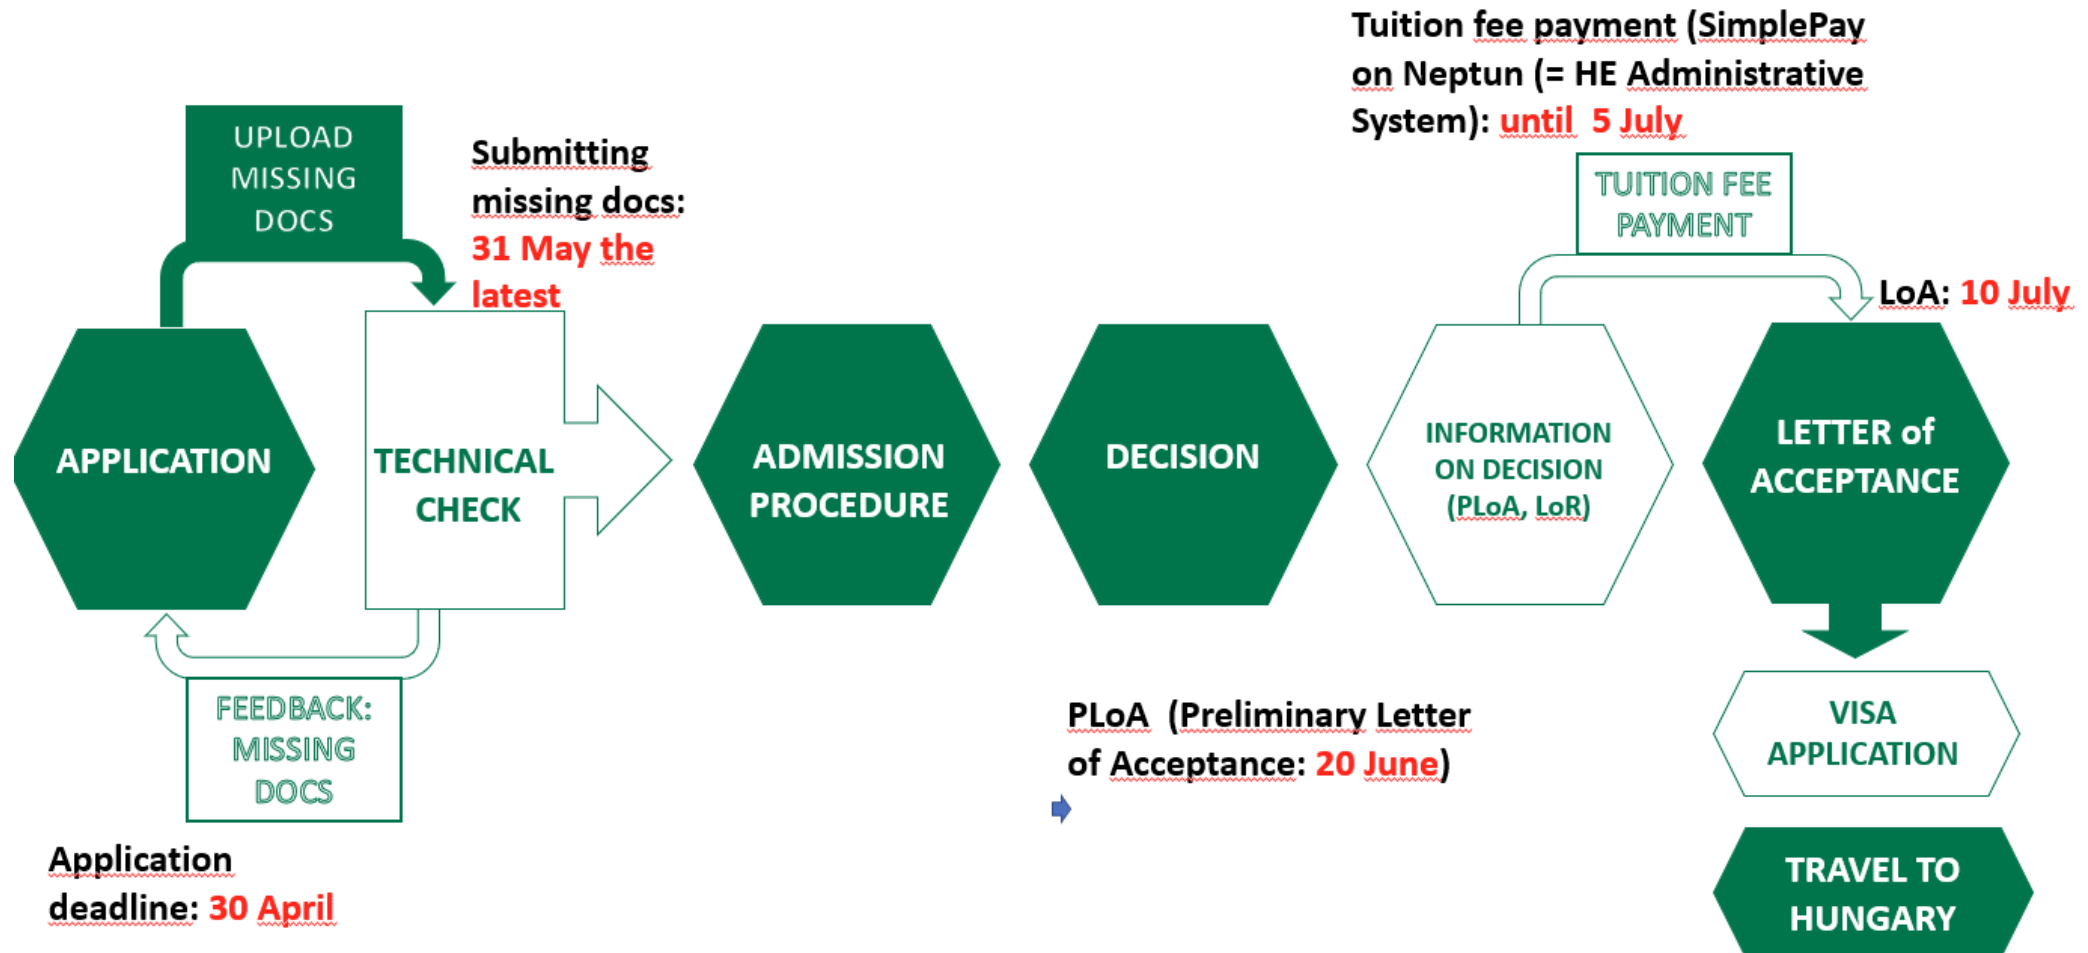

Funding pathways

Flowchart of MATE DA self-financed application procedure – for applicants